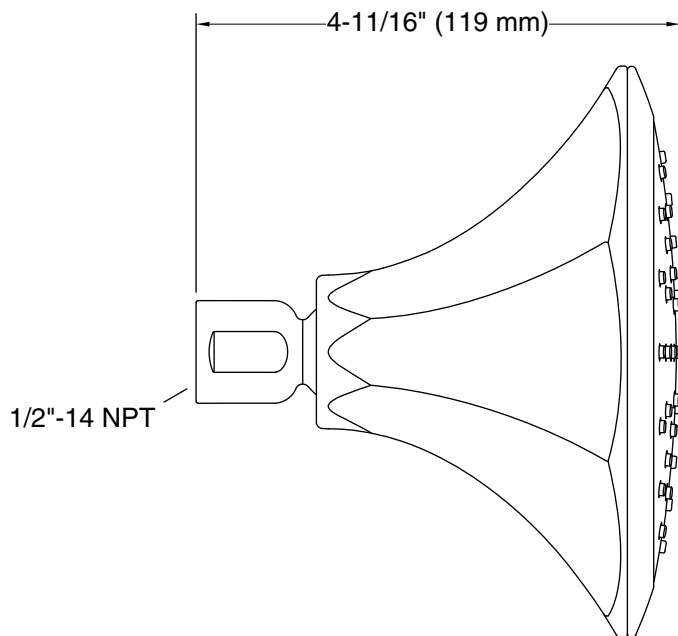

Features

- Optimized sprayface for maximum performance.
- MasterClean™ sprayface features an easy-to-clean surface that withstands mineral buildup.
- 5-1/2" (140 mm) diameter sprayface.
- 1.75 gpm (6.6 lpm) maximum flow rate.

Installation

- 1/2 -14 NPT connection.

Recommended Products/Accessories

- K-7397 Shower Arm and Flange
- K-23723 Faucet cleaner

Codes/Standards

ASME A112.18.1/CSA B125.1
DOE - Energy Policy Act 1992
EPA WaterSense®
California Energy Commission (CEC)

Technical Information

All product dimensions are nominal.

Showerhead/Body Spray:

Rated maximum flow: 1.75 gal/min (6.6 l/min)

Pressure: 80 psi (5.5 bar)

Notes

For use with automatic compensating valves rated at 1.5 gal/min (5.7 l/min) or less.