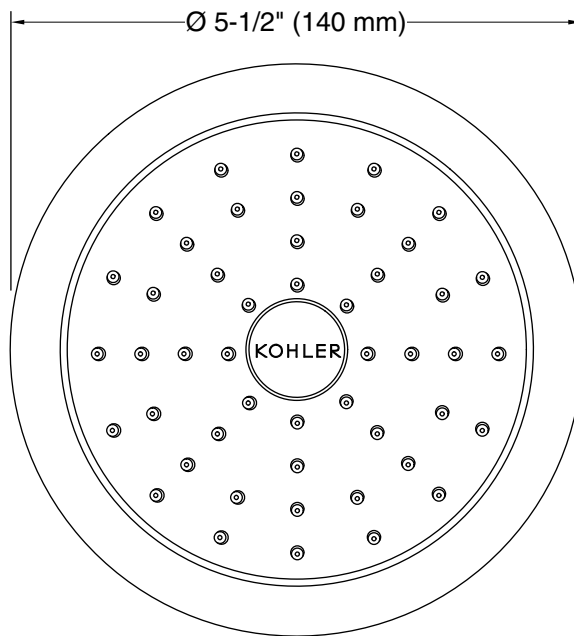

Technical Information

All product dimensions are nominal.

Showerhead/Body Spray:

Rated maximum flow: 1.75 gal/min (6.6 l/min)

Pressure: 80 psi (5.5 bar)

Notes

For use with automatic compensating valves rated at 1.5 gal/min (5.7 l/min) or less.

Install this product according to the installation instructions.